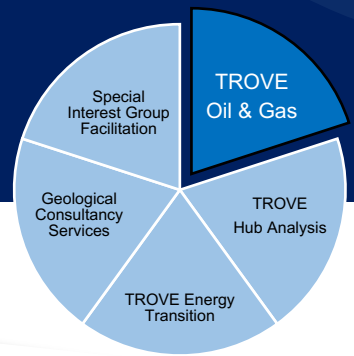

TROVE UK SNS

Field & Discovery KnowledgeBase

Our coverage of the UK is split into 11 KnowledgeBases. Here we describe TROVE Southern North Sea (SNS).

There are two TROVE KnowledgeBases for the SNS; Fields & Discoveries and Prospects & Leads.

Over 250 Fields & Discoveries, over 550 Prospects & Leads.

Audit trail shows validity of every datapoint.

Cross sections, structure maps, logs and much more for assets ranging from the Leman field to prospects & leads.