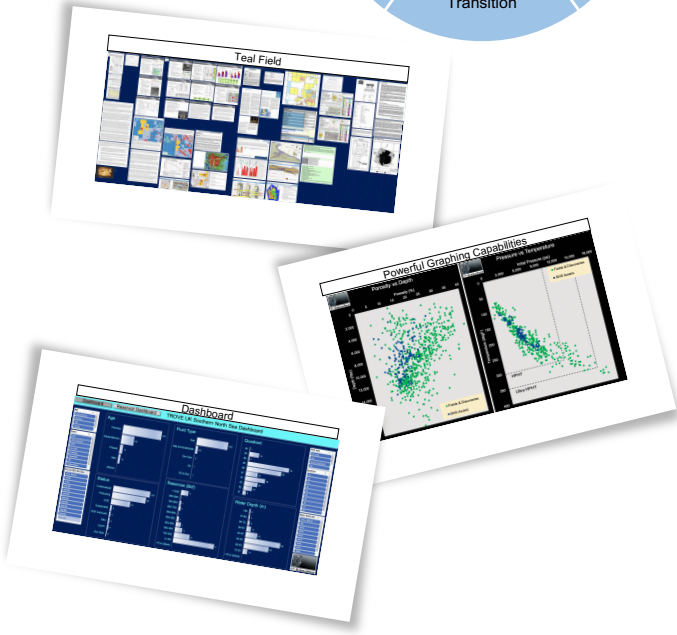

TROVE UK SNS

Field & Discovery KnowledgeBase

Our coverage of the UK is split into 11 KnowledgeBases. Here we describe TROVE Southern North Sea (SNS).

There are two TROVE KnowledgeBases for the SNS; Fields & Discoveries and Prospects & Leads.

Over 250 Fields & Discoveries, over 550 Prospects & Leads.

Audit trail shows validity of every datapoint.

Cross sections, structure maps, logs and much more for assets ranging from the Leman field to prospects & leads.

Find every relinquishment report in TROVE SNS Prospects & Leads.

Dashboards, comparison tools & graphs, allow powerful filtering & analysis at the click of a button.