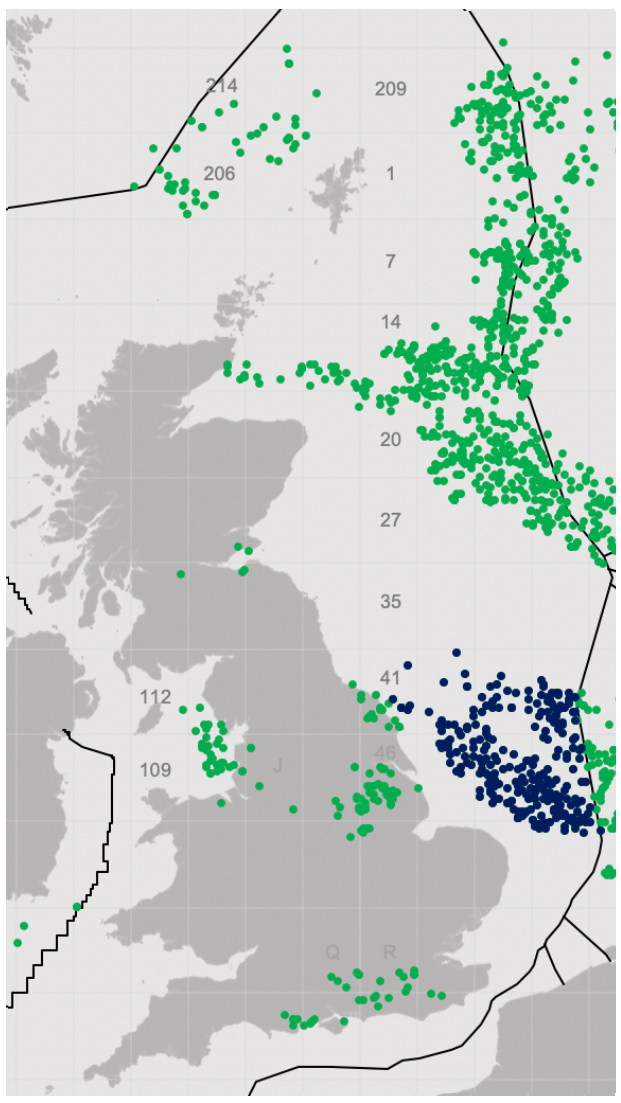

TROVE UK SNS

Field & Discovery KnowledgeBase

Our coverage of the UK is split into 11 KnowledgeBases. Here we describe TROVE Southern North Sea (SNS).

There are two TROVE KnowledgeBases for the SNS; Fields & Discoveries and Prospects & Leads.

Over 250 Fields & Discoveries, over 550 Prospects & Leads.

Audit trail shows validity of every datapoint.

Cross sections, structure maps, logs and much more for assets ranging from the Leman field to prospects & leads.

Find every relinquishment report in TROVE SNS Prospects & Leads.

Dashboards, comparison tools & graphs, allow powerful filtering & analysis at the click of a button.