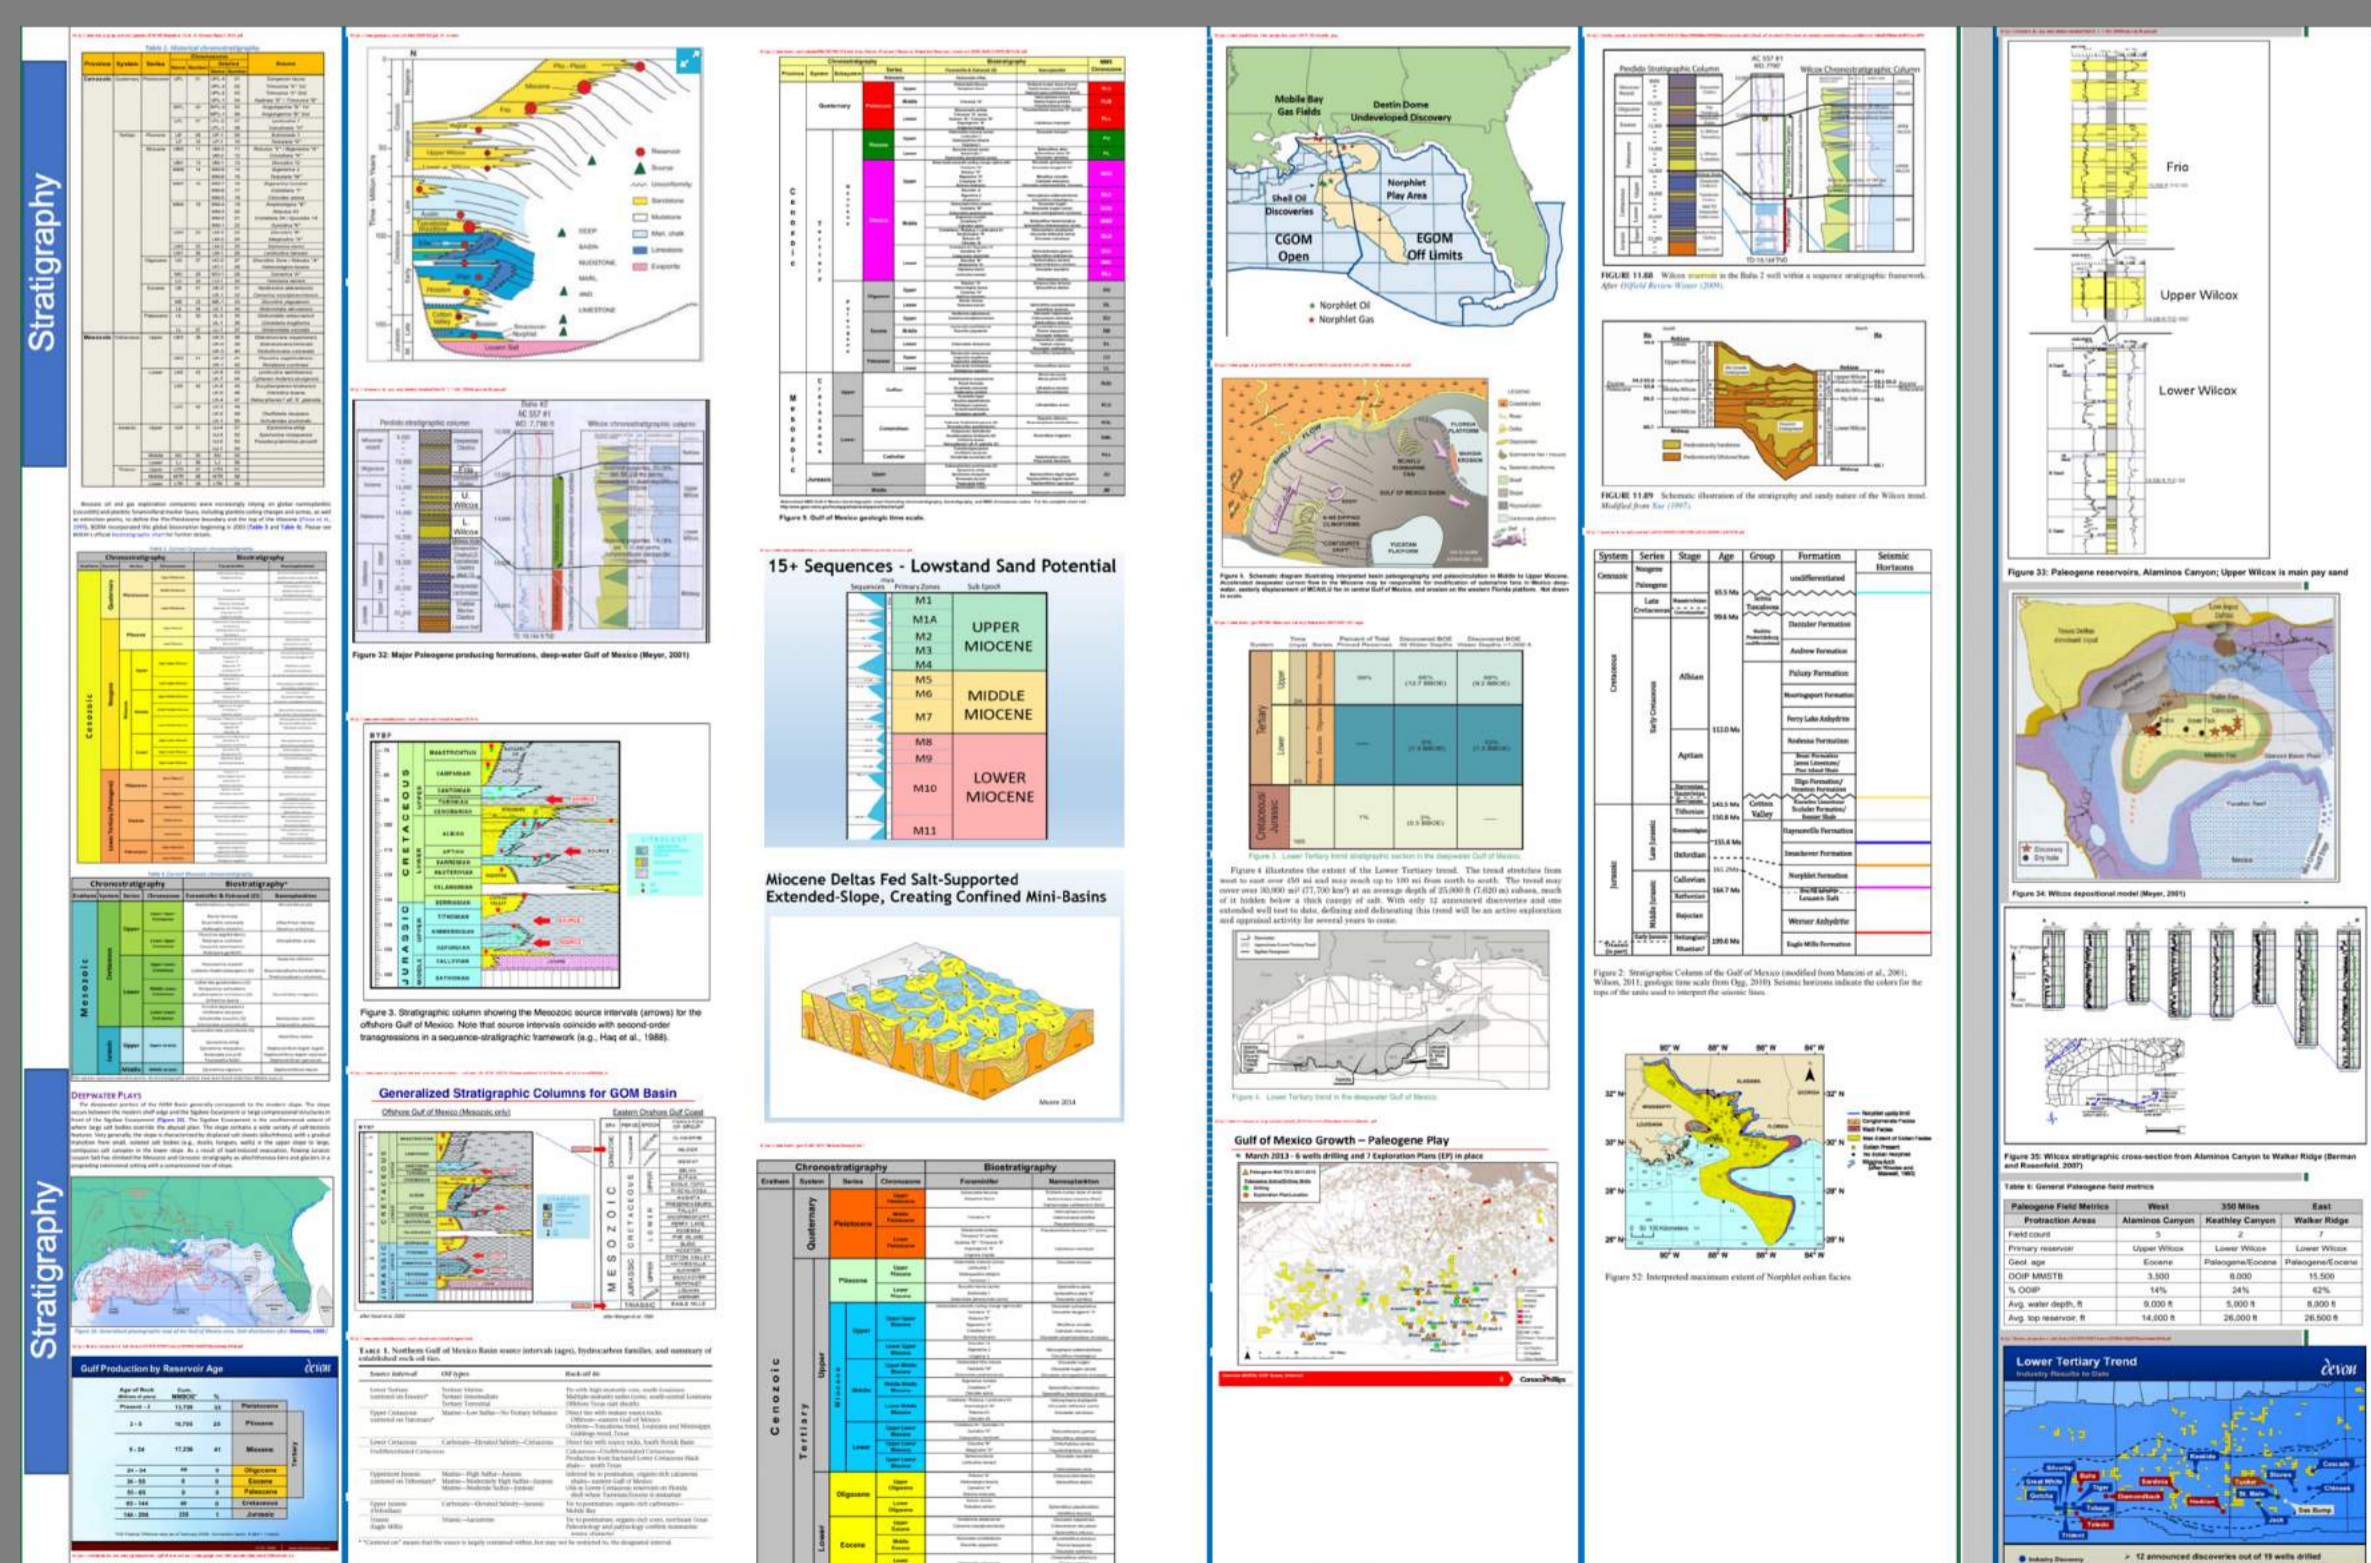

Stratigraphy

Geochemistry

For further information: info@1stsom.com

www.1stsom.com

Scan me