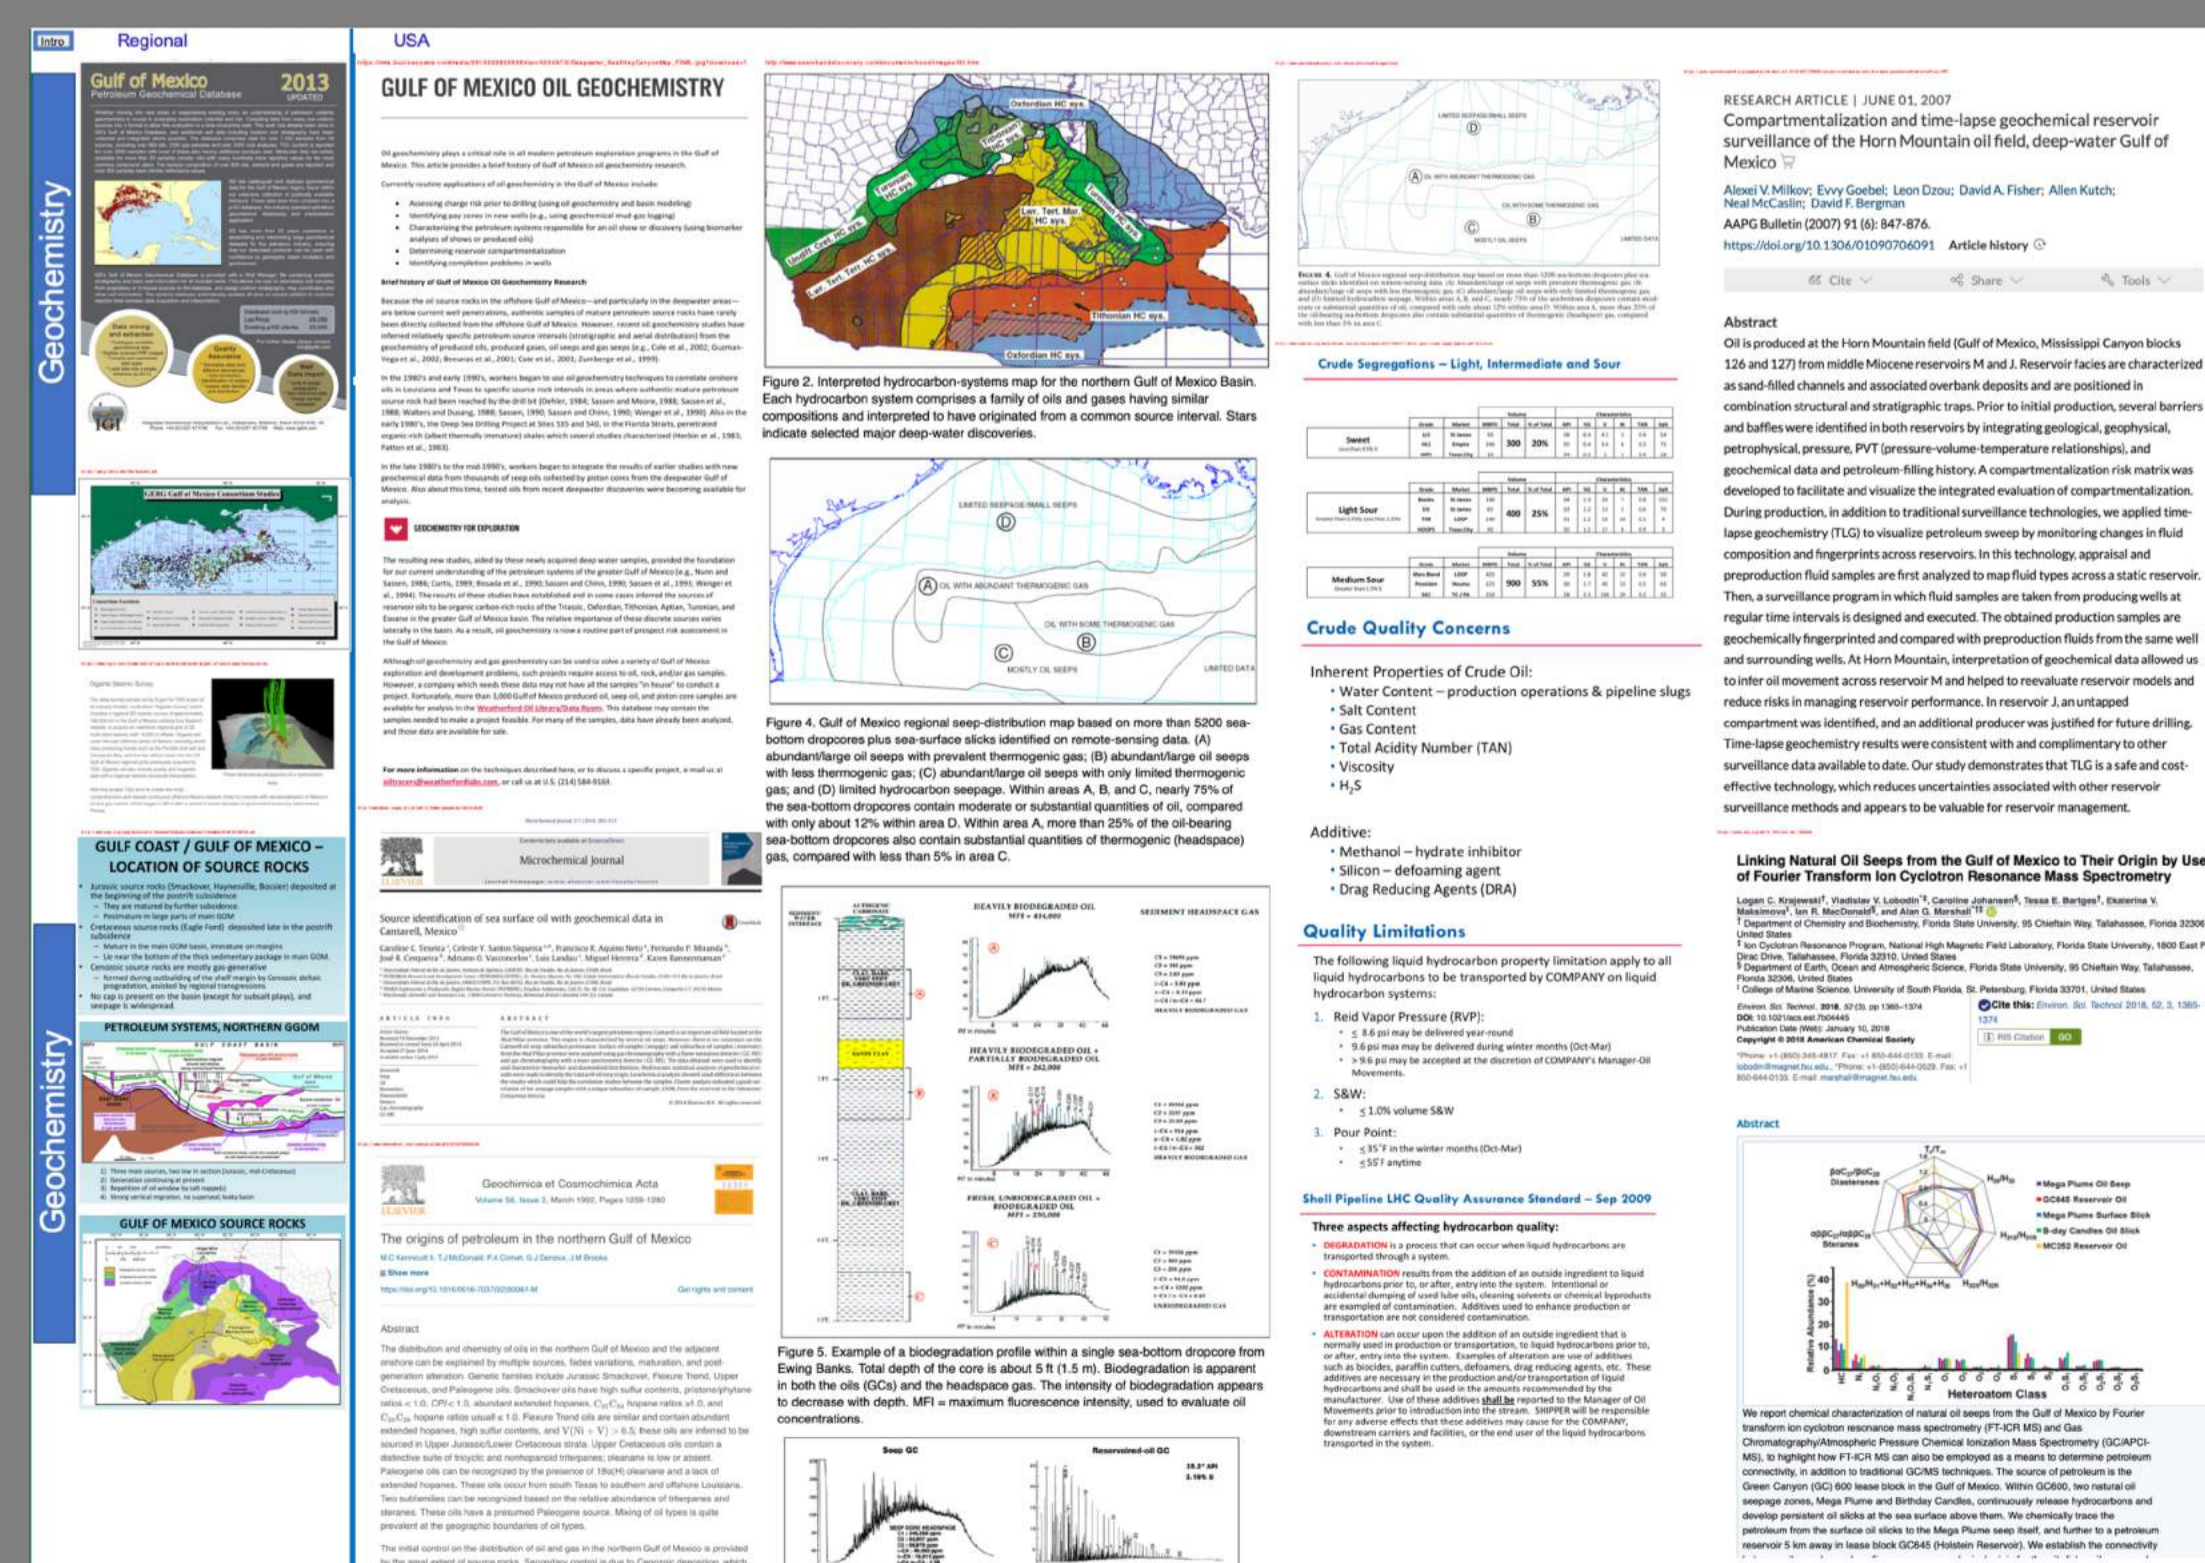

Stratigraphy

Geochemistry

For further information: info@1stsom.com

www.1stsom.com

Scan me