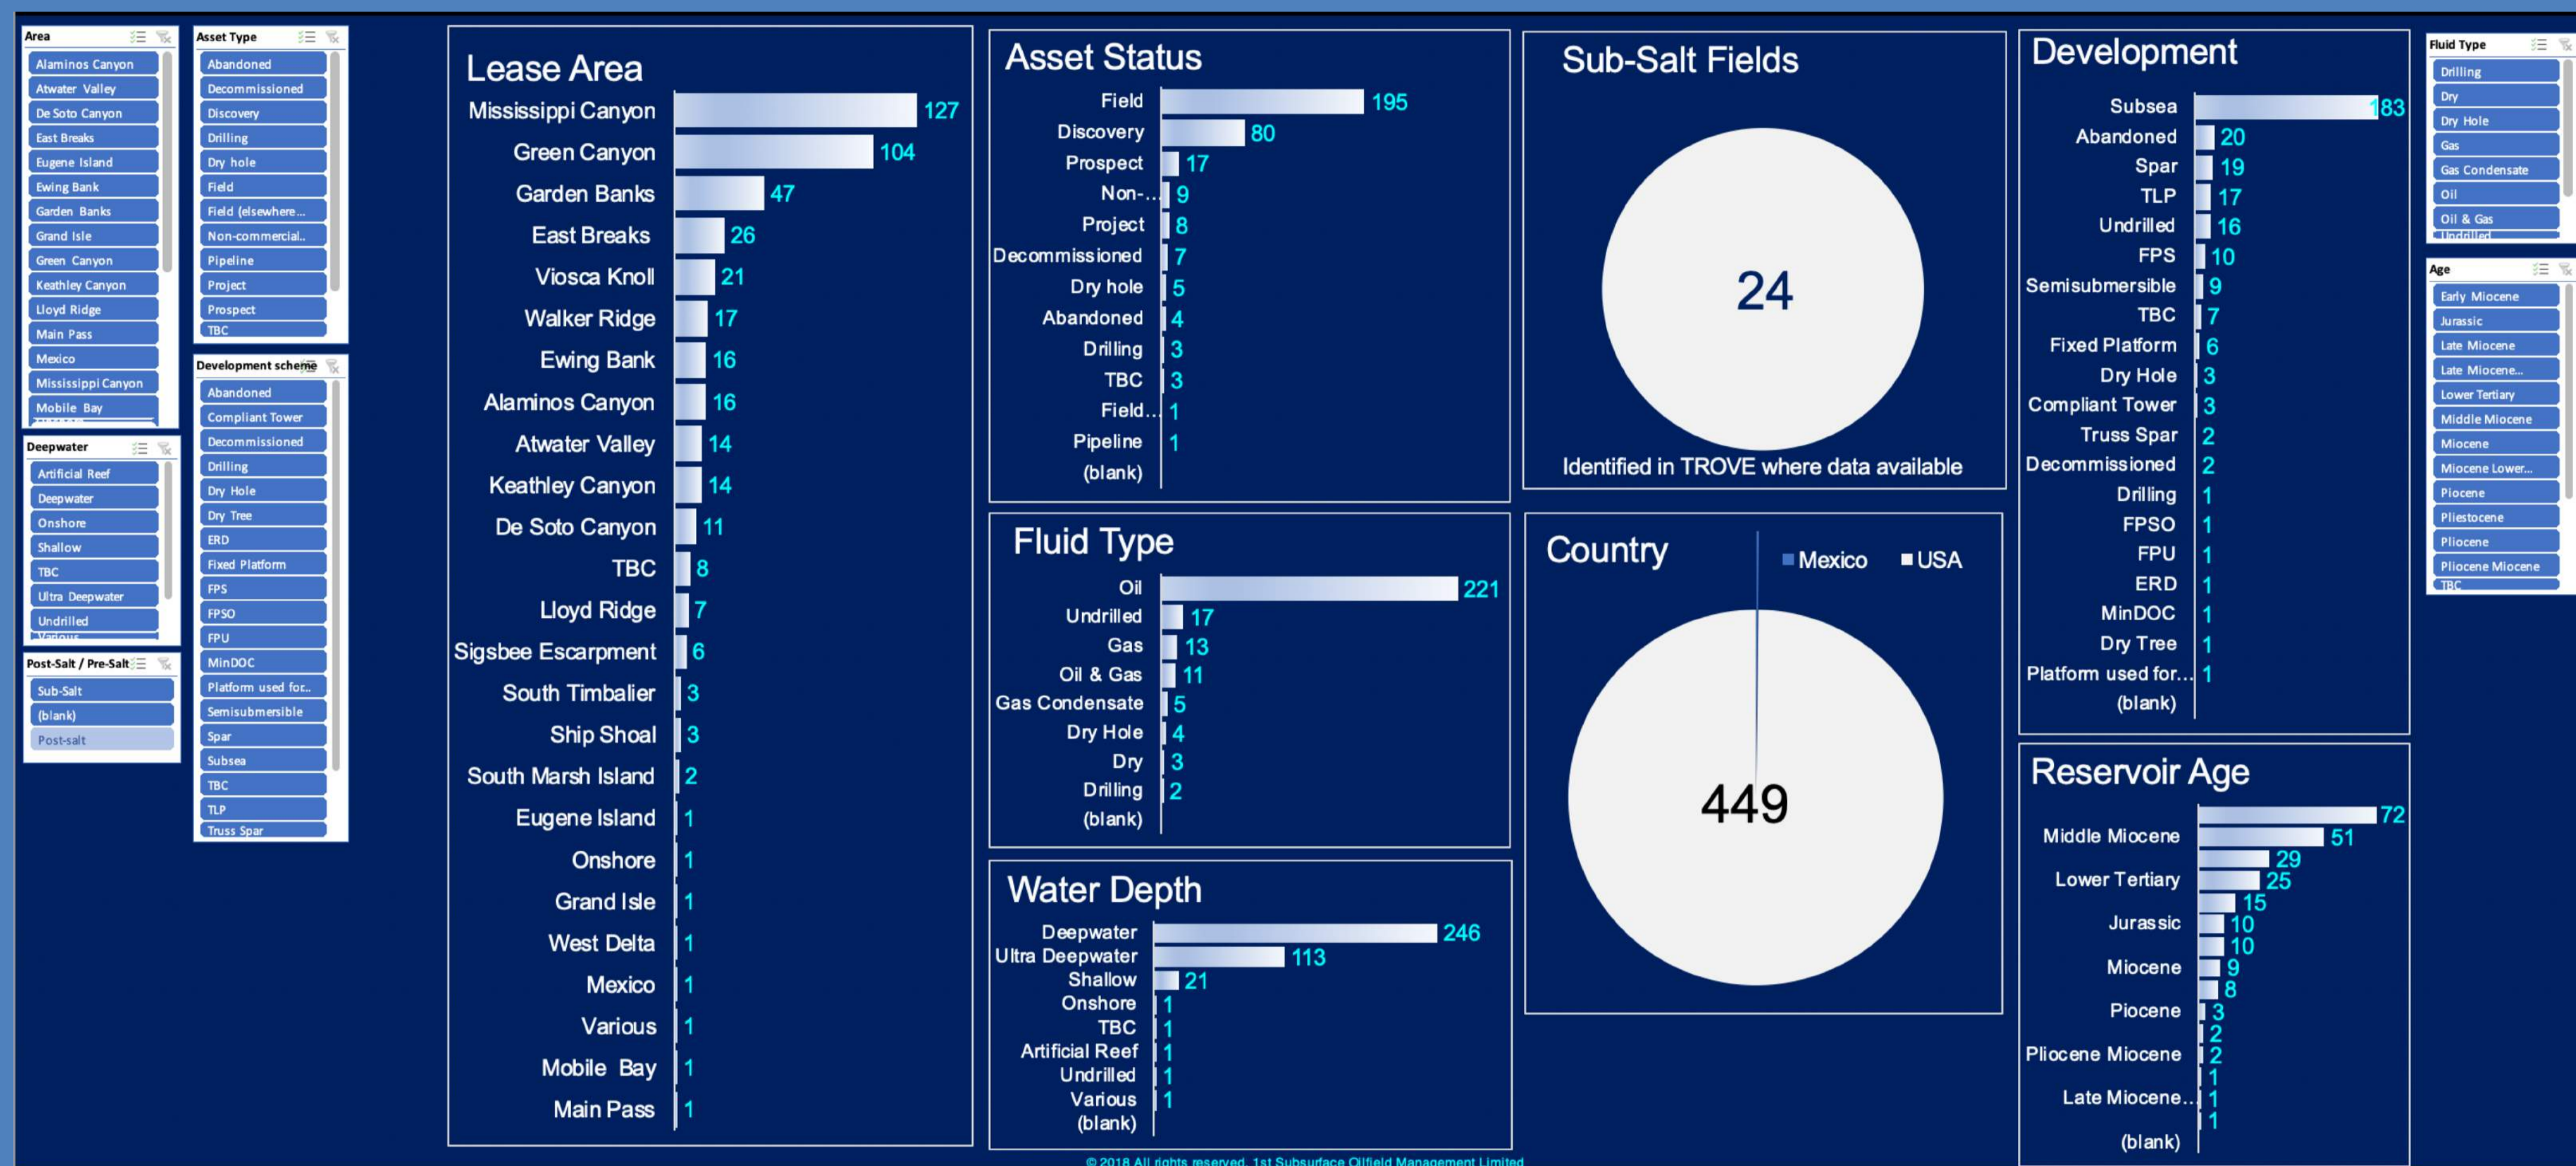

TROVE Deepwater Gulf of Mexico

1st Subsurface

Every field
Every discovery
And lots more....

Find only assets in
Alaminos Canyon

Asset	Asset	Asset	Asset	Asset	Asset	Asset	Asset	Asset	Asset	Asset	Asset	Asset	Asset	Asset	Asset	Asset	Asset	Asset	Asset	Asset
Alaminos Canyon	Alaminos Canyon	Alaminos Canyon	Alaminos Canyon	Alaminos Canyon	Alaminos Canyon	Alaminos Canyon	Alaminos Canyon	Alaminos Canyon	Alaminos Canyon	Alaminos Canyon	Alaminos Canyon	Alaminos Canyon	Alaminos Canyon	Alaminos Canyon	Alaminos Canyon	Alaminos Canyon	Alaminos Canyon	Alaminos Canyon	Alaminos Canyon	Alaminos Canyon

TROVE answers questions like:

- Which DGoM fields tried water injection but were unsuccessful?
- Which fields are sub-salt? Which are pre-salt?
- Which DGoM discoveries are not yet sanctioned?
- Which fields are developed with spars in the DGoM?